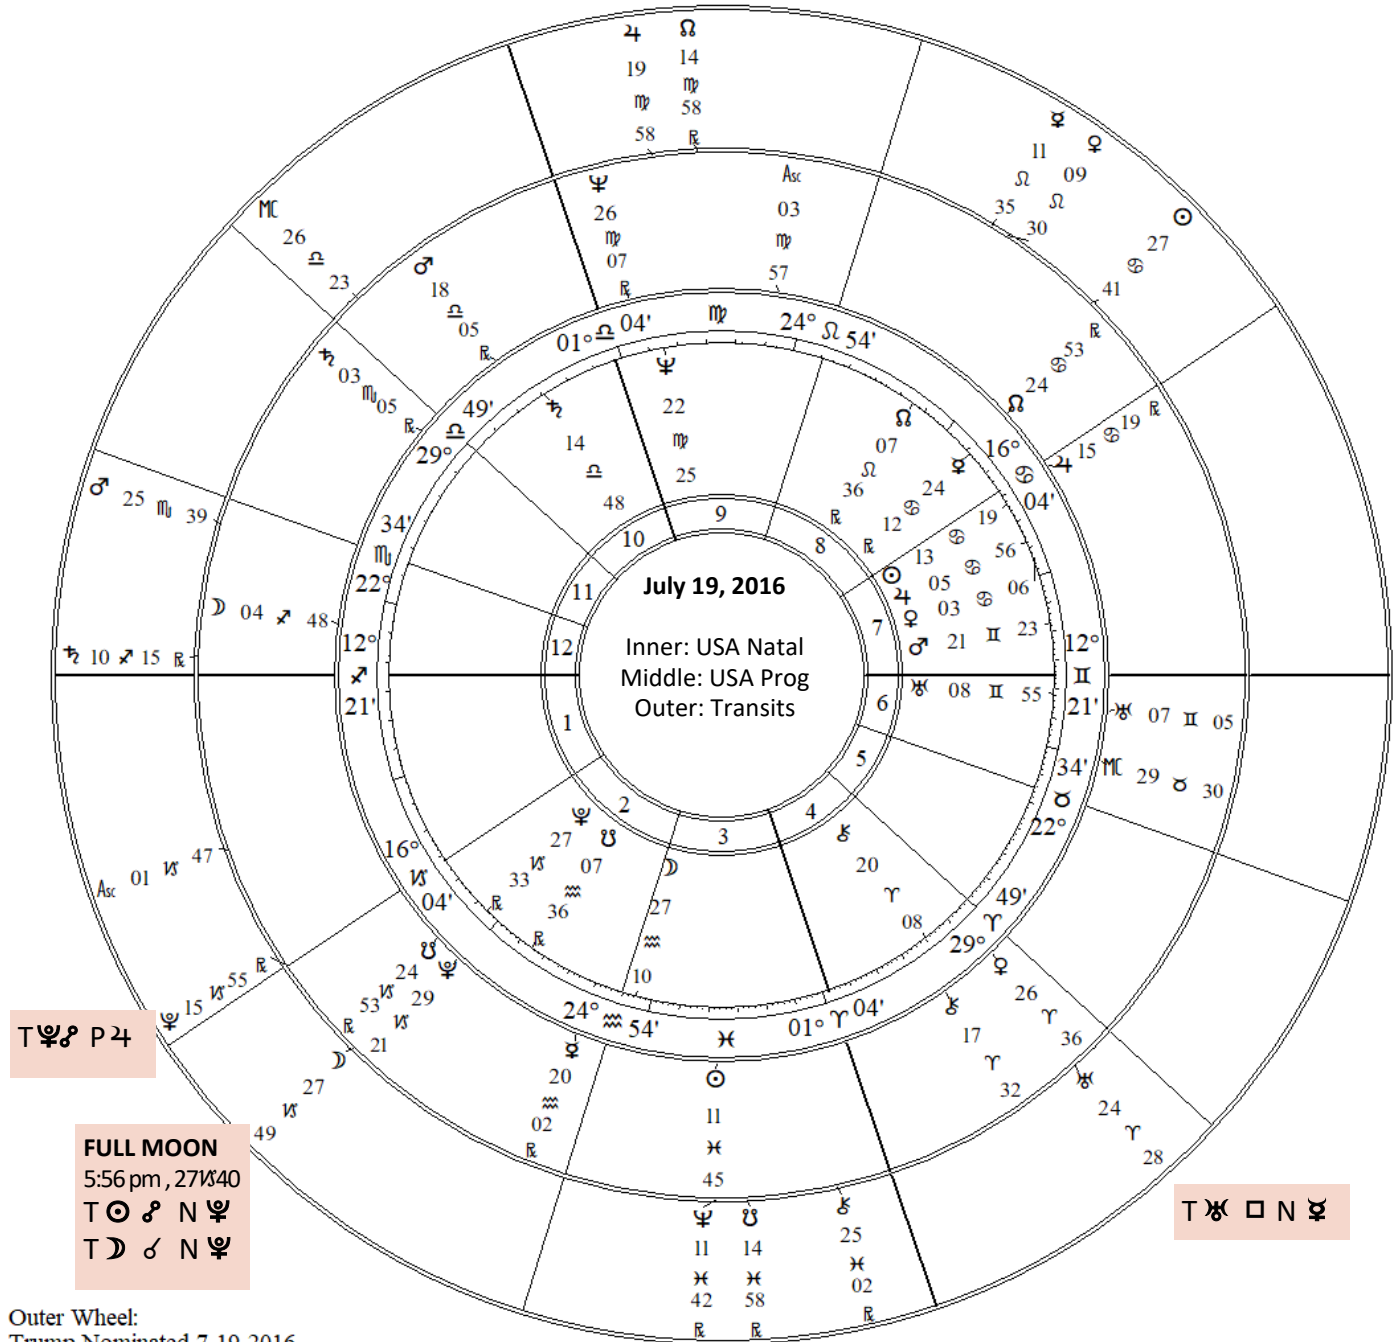

Inner Wheel:
NATAL CHART
USA Sibley
July 4, 1776
5:10 PM
Philadelphia, PA
39N57'08" 75W09'51"
Local Mean Time
Time Zone: 0 hours West
Tropical Placidus
Geocentric

Middle Wheel:
Day-for-a-Year Progression for July 19, 2016 at 12:00 AM GMT
USA Sibley
March 1, 1777
11:05:39 PM GMT
Philadelphia, PA
39N57'08" 75W09'51"
Greenwich Mean Time
Time Zone: 0 hours West
Tropical Placidus
Geocentric

July 19, 2016
Republicans nominate Trump
to be their candidate for president

T ♃ ♁ P ♃

FULL MOON
5:56 pm, 271°40'
T ☉ ♁ N ♃
T ☽ ♃ N ♃

T ♃ ☐ N ♃

T ♃ ♃ P ☉
T ♃ ☐ N Asc
P ☉ ☐ N Asc

Outer Wheel:
Trump Nominated 7-19-2016
July 19, 2016
7:12 PM
Cleveland, Ohio
41N29'58" 81W41'44"
Daylight Saving Time
Time Zone: 5 hours West
Tropical Placidus
Geocentric
NATAL CHART

www.JudyJoyceAstrology.com
E-mail: starbaby@cablone.net
PO Box 190718 Boise, ID 83719
Phone: 208-901-4451