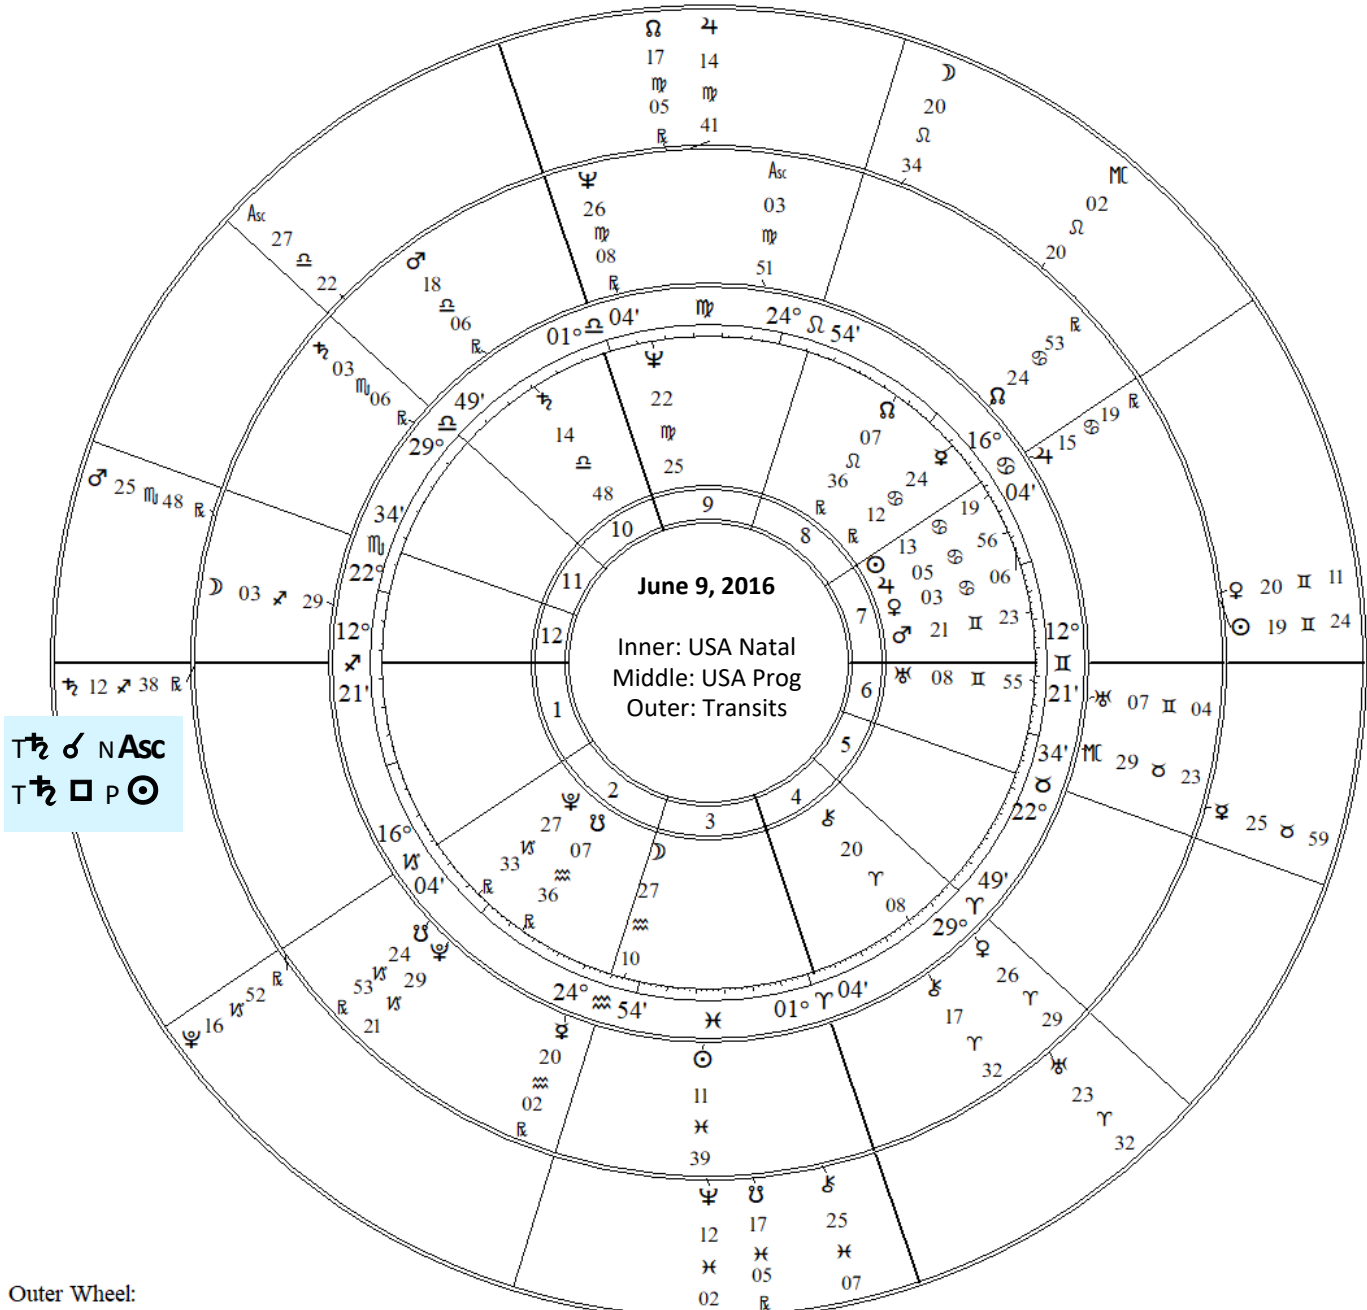

Inner Wheel:
NATAL CHART
USA Sibley
July 4, 1776
5:10 PM
Philadelphia, PA
39N57'08" 75W09'51"
Local Mean Time
Time Zone: 0 hours West
Tropical Placidus
Geocentric

Middle Wheel:
Day-for-a-Year Progression for June 9, 2016 at 12:00 PM GMT
USA Sibley
March 1, 1777
8:29:55 PM GMT
Philadelphia, PA
39N57'08" 75W09'51"
Greenwich Mean Time
Time Zone: 0 hours West
Tropical Placidus
Geocentric

June 9, 2016 Trump Tower Meeting- Don Jr and Russians

♄♃♂ N Asc
♄♃♂ P

Outer Wheel:
Trump Tower Mtg 6-09-2016
June 9, 2016
4:00 PM
New York, New York
40N42'51" 74W00'23"
Daylight Saving Time
Time Zone: 5 hours West
Tropical Placidus
Geocentric
NATAL CHART

♄♃♂ P
♄♃♂ N Asc
♄♃♂ T
♄Rx June 12, 2016

www.JudyJoyceAstrology.com
E-mail: starbaby@cableone.net
PO Box 190718 Boise, ID 83719
Phone: 208-901-4451