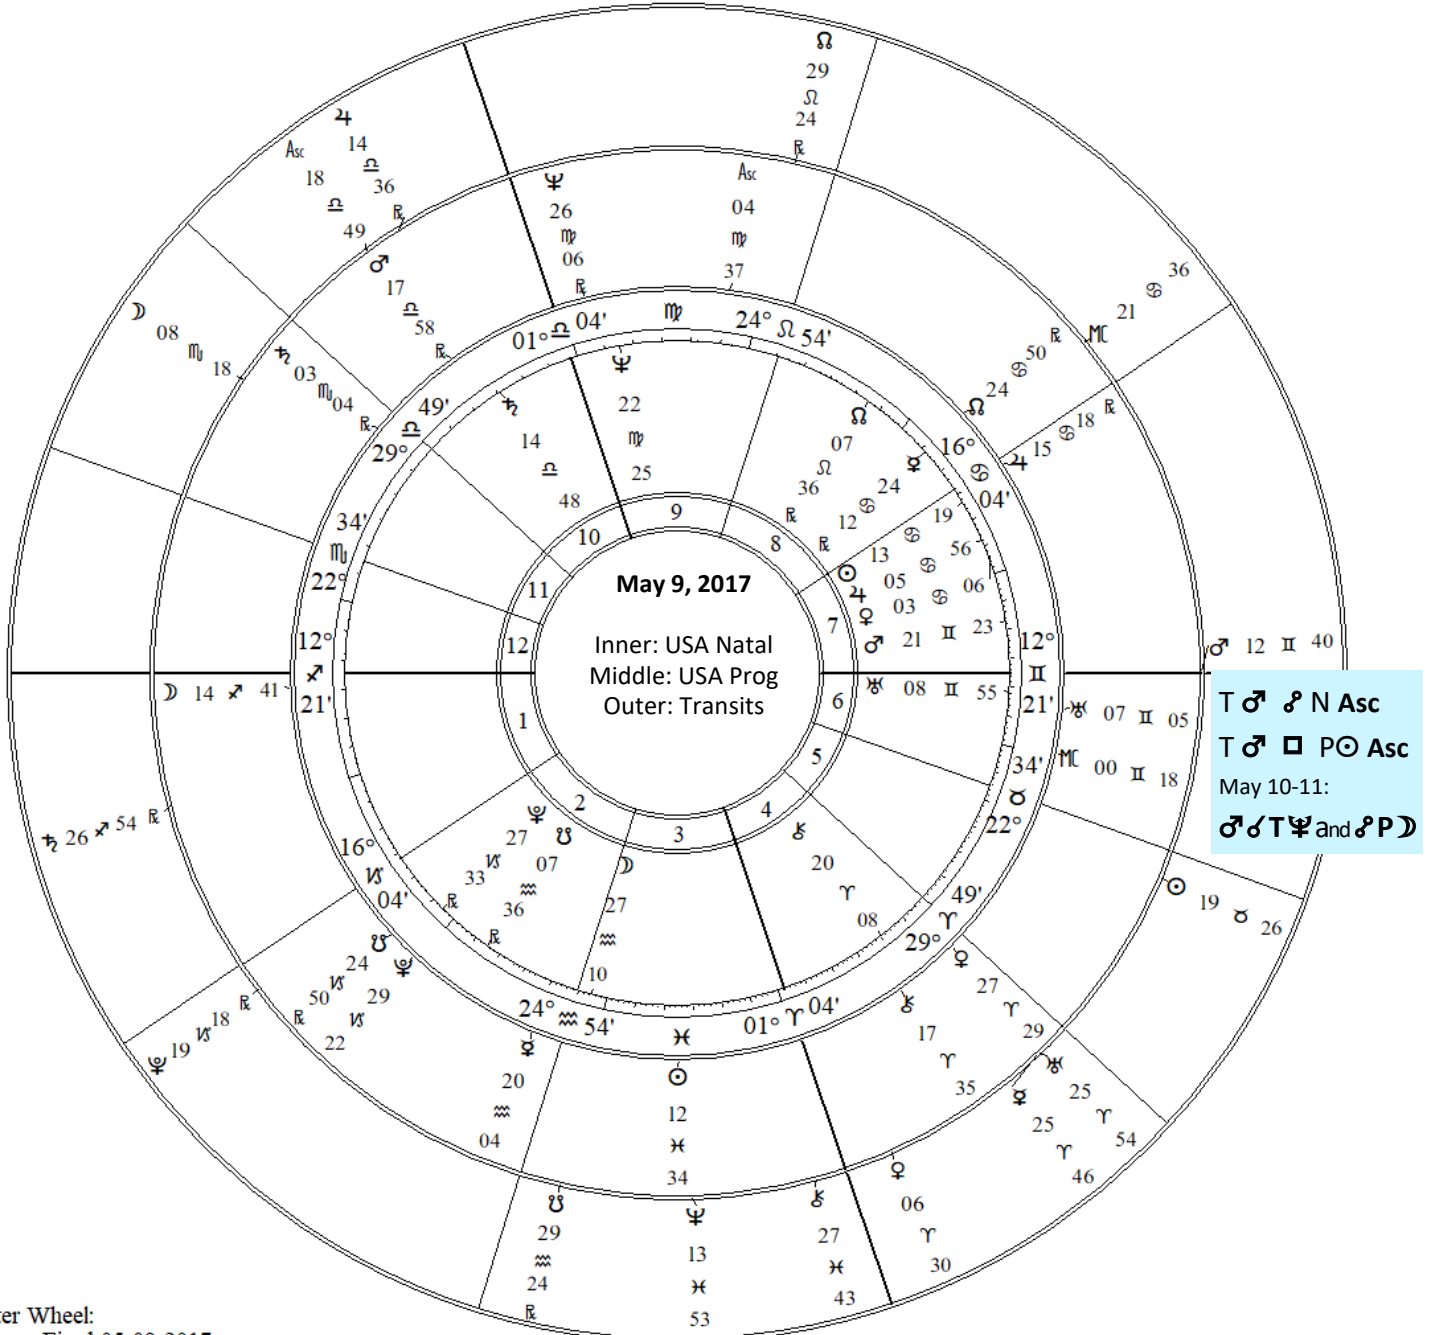

Inner Wheel:
NATAL CHART
USA Sibley
July 4, 1776
5:10 PM
Philadelphia, PA
39N57'08" 75W09'51"
Local Mean Time
Time Zone: 0 hours West
Tropical Placidus
Geocentric

Middle Wheel:
Day-for-a-Year Progression for May 9, 2017 at 12:00 AM GMT
USA Sibley
March 2, 1777
6:24:46 PM GMT
Philadelphia, PA
39N57'08" 75W09'51"
Greenwich Mean Time
Time Zone: 0 hours West
Tropical Placidus
Geocentric

May 9, 2017
Trump fires James Comey

Outer Wheel:
Comey Fired 05-09-2017
May 9, 2017
5:30 PM
Washington, D.C.
38N53'42" 77W02'12"
Daylight Saving Time
Time Zone: 5 hours West
Tropical Placidus
Geocentric
NATAL CHART

www.JudyJoyceAstrology.com
E-mail: starbaby@cableone.net
PO Box 190718 Boise, ID 83719
Phone: 208-901-4451