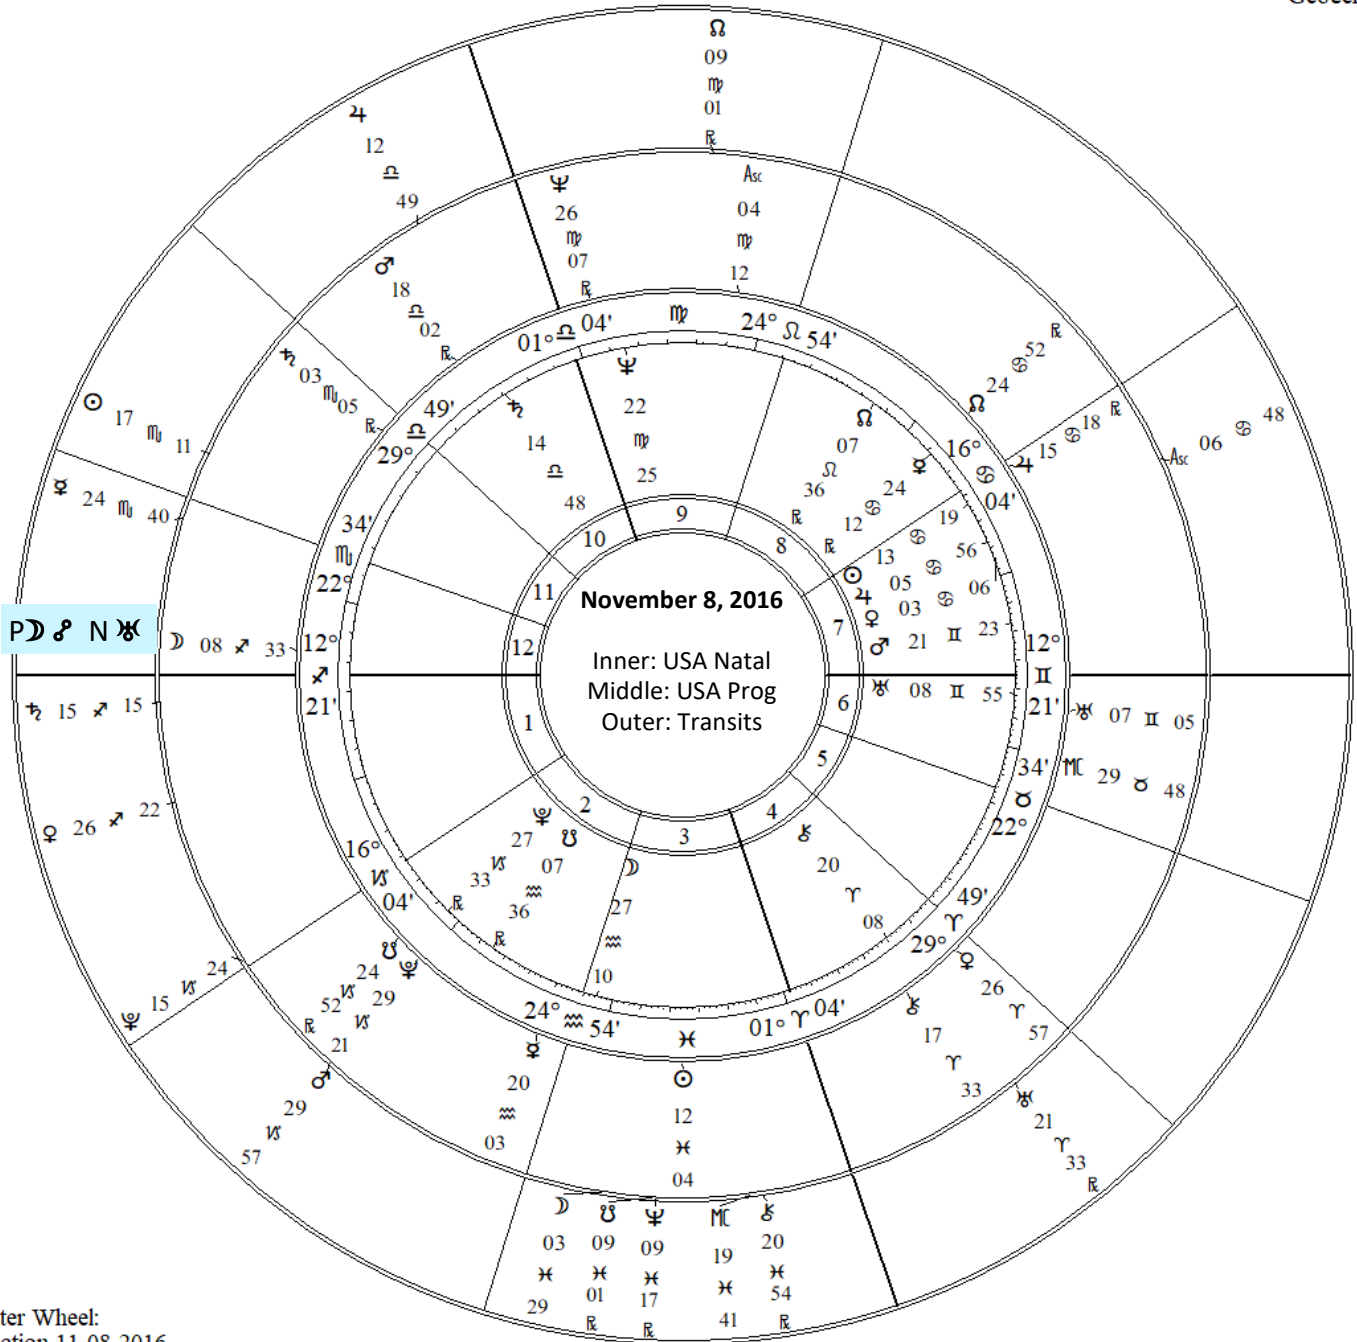

Inner Wheel:
NATAL CHART
USA Sibley
July 4, 1776
5:10 PM
Philadelphia, PA
39N57'08" 75W09'51"
Local Mean Time
Time Zone: 0 hours West
Tropical Placidus
Geocentric

Middle Wheel:
Day-for-a-Year Progression for November 8, 2016 at 12:00 AM
GMT
USA Sibley
March 2, 1777
6:27:13 AM GMT
Philadelphia, PA
39N57'08" 75W09'51"
Greenwich Mean Time
Time Zone: 0 hours West
Tropical Placidus
Geocentric

November 8, 2016
Presidential Election
Polls close on West Coast

Outer Wheel:
Election 11-08-2016
November 8, 2016
8:00 PM
Los Angeles, California
34N03'08" 118W14'34"
Standard time
Time Zone: 8 hours West
Tropical Placidus
Geocentric
NATAL CHART

P ☽ ☐ N Asc,
T ♃ ☐ P ☽, T ♃ ☐ N ♃
T ♃ ♀ T ♃, T ♃ ☐ P ☽, T ♃ ☐ N ♃
Later that evening T ☽ in ♋ will
♂ T ♃, ♂ T ♃, ☐ P ☽, ☐ N ♃, ♂ P ☽, ☐ N Asc

www.JudyJoyceAstrology.com
E-mail: starbaby@cablone.net
PO Box 190718 Boise, ID 83719
Phone: 208-901-4451