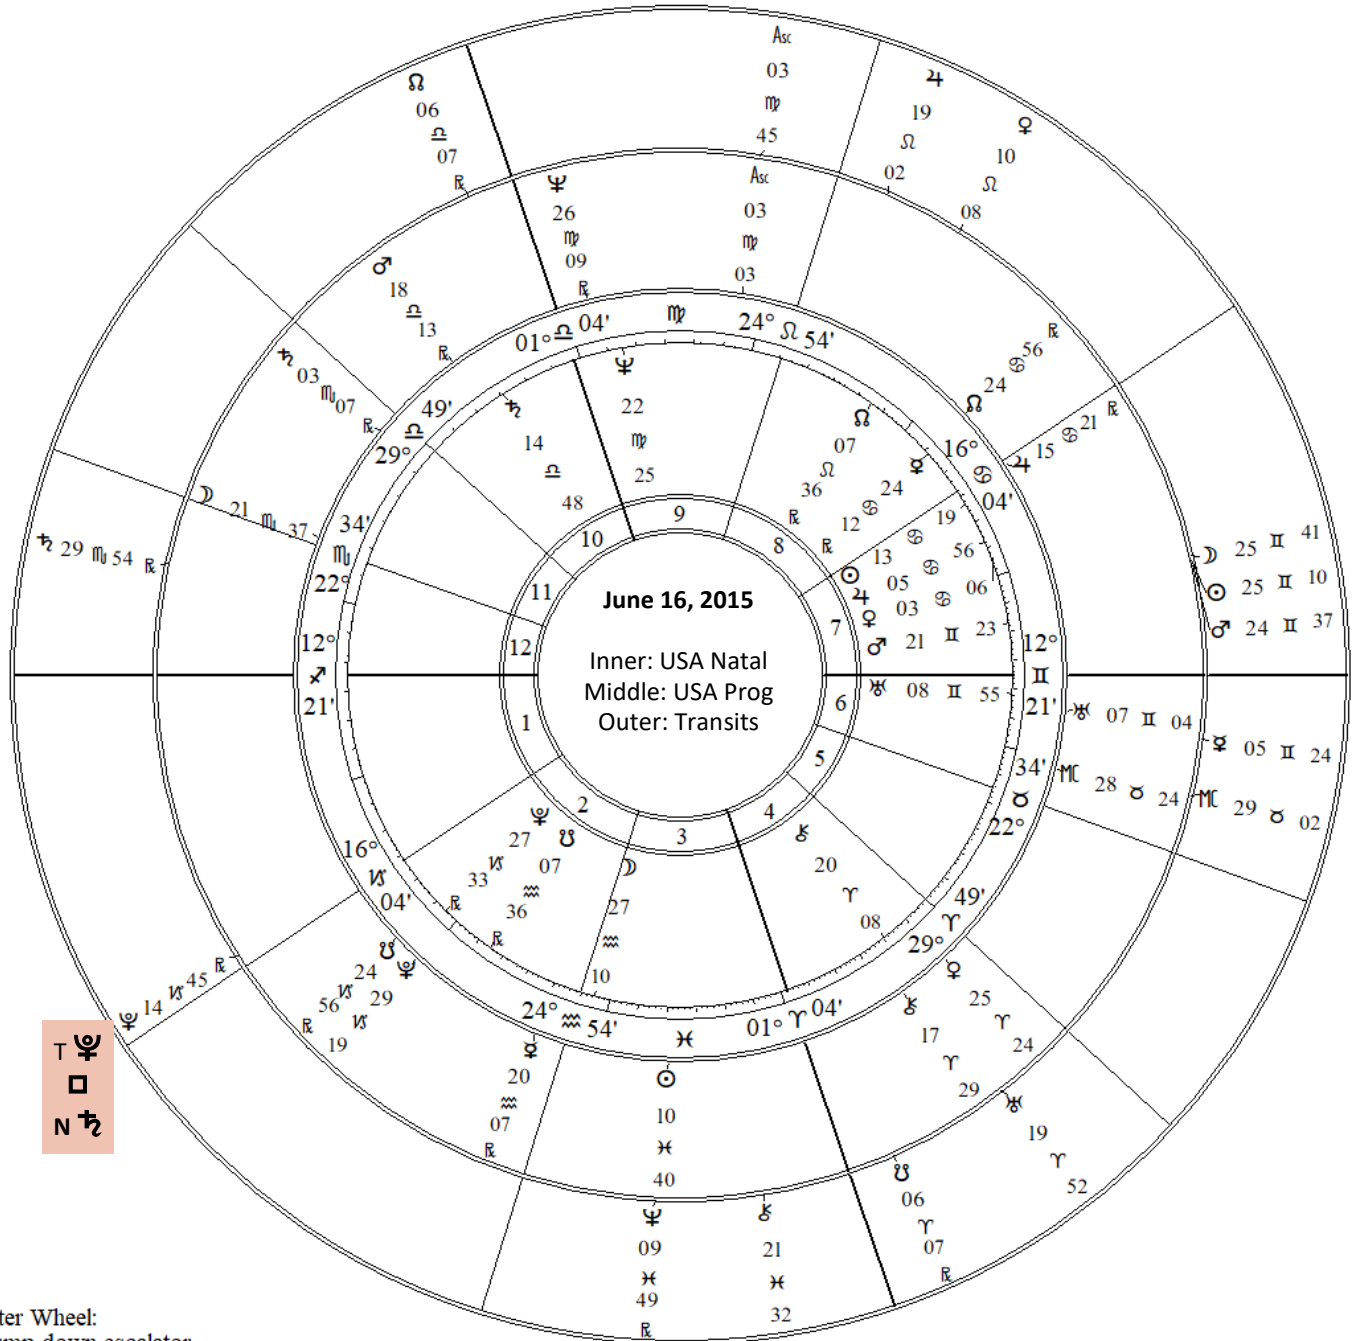

Inner Wheel:
NATAL CHART
USA Sibley
July 4, 1776
5:10 PM
Philadelphia, PA
39N57'08" 75W09'51"
Local Mean Time
Time Zone: 0 hours West
Tropical Placidus
Geocentric

Middle Wheel:
Day-for-a-Year Progression for June 16, 2015 at 12:00 PM GMT
USA Sibley
February 28, 1777
8:54:32 PM GMT
Philadelphia, PA
39N57'08" 75W09'51"
Greenwich Mean Time
Time Zone: 0 hours West
Tropical Placidus
Geocentric

June 16, 2015

**Trump descends escalator to announce
he is a candidate for president**

Outer Wheel:
Trump down escalator
June 16, 2015
11:05 AM
New York, New York
40N42'51" 74W00'23"
Daylight Saving Time
Time Zone: 5 hours West
Tropical Placidus
Geocentric
NATAL CHART

T Ψ Γ P ☉
1° orb began
May 13, 2015

www.JudyJoyceAstrology.com
E-mail: starbaby@cableone.net
PO Box 190718 Boise, ID 83719
Phone: 208-901-4451