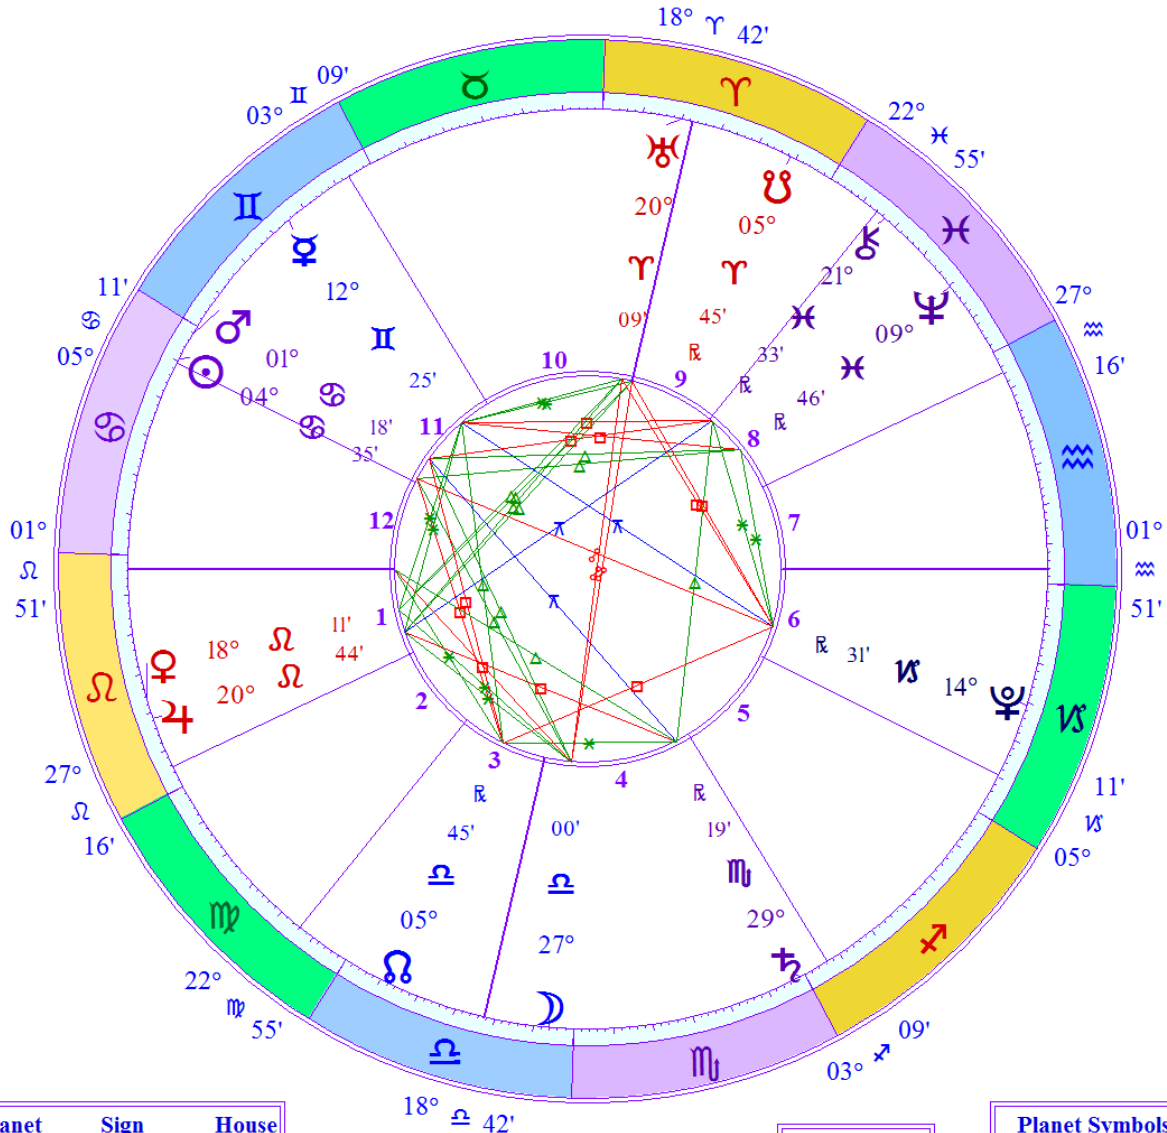

Sample Chart
 Washington, D.C.
 Time Zone: 5 hours West

June 26, 2015
 38N53'42" 77W02'12"
 Tropical Koch
 NATAL CHART

8:00 AM
 Daylight Saving Time
 Geocentric

| Planet | Sign | House |
|------------|-----------|-------|
| Sun | Cancer | 11th |
| Moon | Libra | 4th |
| Mercury | Gemini | 11th |
| Venus | Leo | 1st |
| Mars | Cancer | 11th |
| Jupiter | Leo | 1st |
| Saturn | Scorpio | 4th |
| Uranus | Aries | 10th |
| Neptune | Pisces | 8th |
| Pluto | Capricorn | 6th |
| North Node | Libra | 3rd |
| Ascendant | Leo | 1st |
| Midheaven | Aries | 10th |

| Elements | |
|----------|---------|
| Fire | ♈ ♌ ♍ |
| Earth | ♉ ♊ ♋ ♌ |
| Air | ♊ ♋ ♌ ♍ |
| Water | ♋ ♌ ♍ ♎ |
| Cardinal | ♈ ♋ ♌ ♎ |
| Fixed | ♉ ♊ ♍ ♏ |
| Mutable | ♊ ♋ ♌ ♎ |

| Zodiac Signs |
|---------------|
| ♈ Aries |
| ♉ Taurus |
| ♊ Gemini |
| ♋ Cancer |
| ♌ Leo |
| ♍ Virgo |
| ♎ Libra |
| ♏ Scorpio |
| ♐ Sagittarius |
| ♑ Capricorn |
| ♒ Aquarius |
| ♓ Pisces |

| Planet Symbols |
|----------------|
| ☉ Sun |
| ☾ Moon |
| ☿ Mercury |
| ♀ Venus |
| ♂ Mars |
| ♃ Jupiter |
| ♄ Saturn |
| ♅ Uranus |
| ♆ Neptune |
| ♇ Pluto |
| ♎ North Node |
| ♋ Ascendant |
| ♑ Midheaven |

Astrological Data for

Sample Chart

June 26, 2015

8:00 AM

Washington, D.C.

38 N 53 42 77 W 02 12 Tropical Koch

Daylight Savings Time observed GMT: 12:00:00

Time Zone: 5 hours West